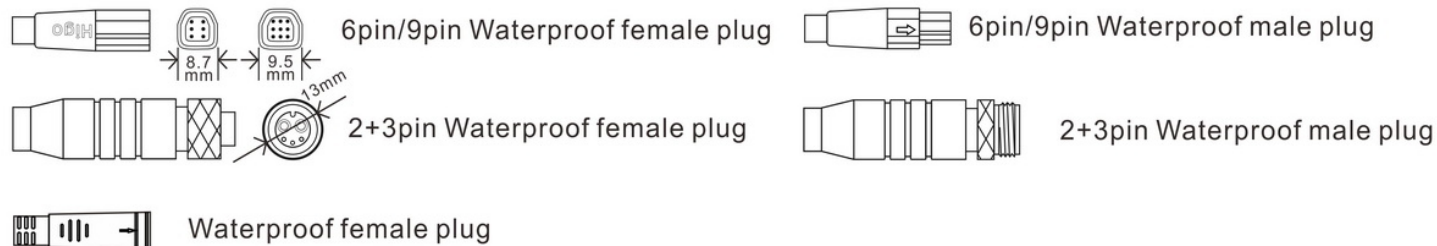

MPF6(H-plug)+I4US

2019/03/08

Plug: Higo

ITEM NO.	Gearbox cable	A (RT-AF)	D (RT-DA)	B (RT-BF)	C (RT-CM)
-	standard	10cm	10cm	21cm	10cm

ITEM NO.	Display cable	F (FM-FJ)	FA (FD-FF)	FB (FD-FK)	FC (FD-FR)
V0005PC22	SPECIAL size	55cm	5cm	10cm	15cm

ITEM NO.	Speed sensor cable	H (HF-HS)
V0008P15	standard	35cm

ITEM NO.	Power cable	E (EA-RD)
V0005PD15	standard	80cm

ITEM NO.	Light cable	G (GM-GJ)	(GD-GL)
V0005PLI12	standard	61cm	25cm

ITEM NO.	AF/I4U cable	I (IM-ID)
-	standard	50cm