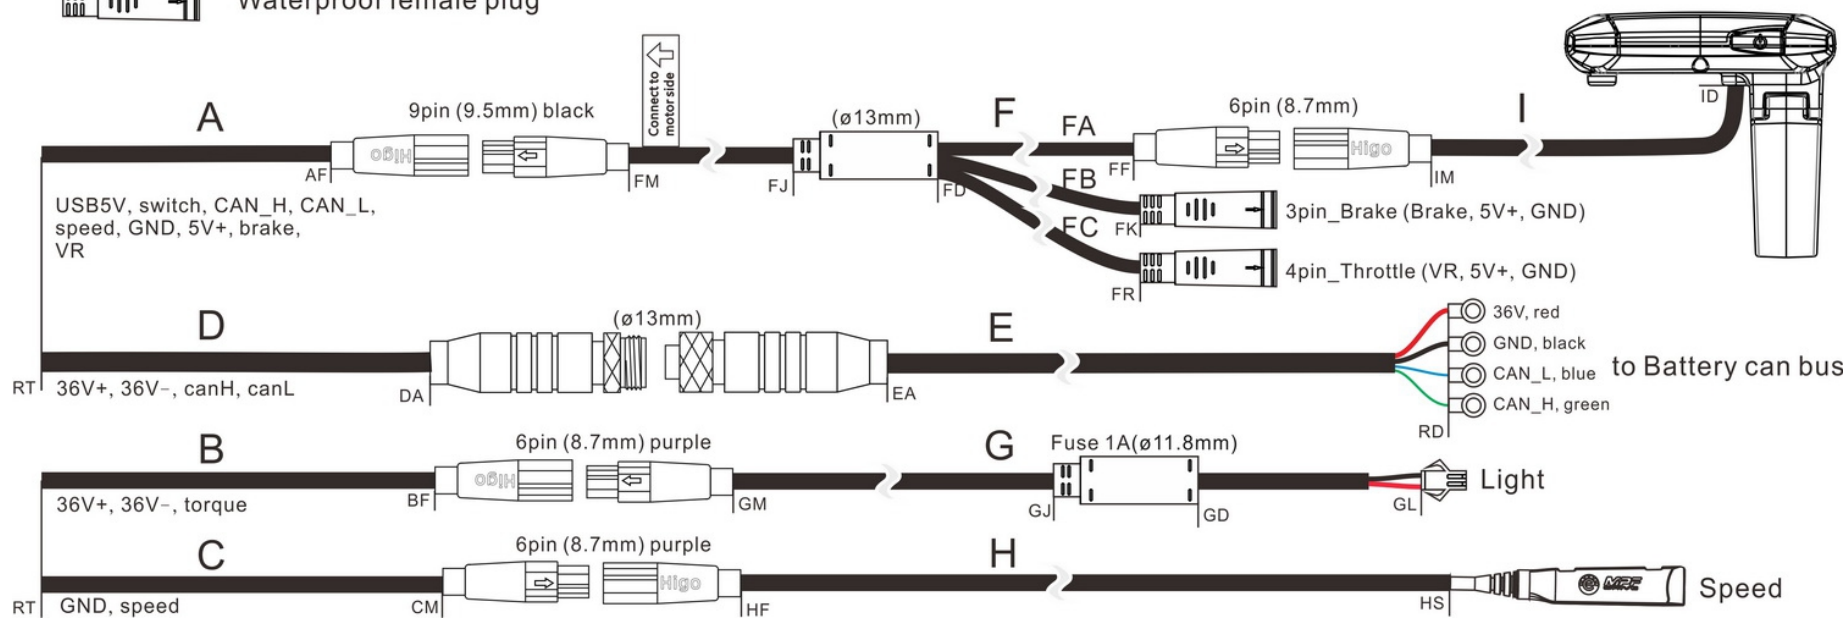

MPF6(H-plug)+I4US

2019/03/08

Plug: Higo

ITEM NO.	Gearbox cable	A (RT-AF)	D (RT-DA)	B (RT-BF)	C (RT-CM)
-	standard	10cm	10cm	21cm	10cm

ITEM NO.	Display cable	F (FM-FJ)	FA (FD-FF)	FB (FD-FK)	FC (FD-FR)
V0005PC22	SPECIAL size	55cm	5cm	10cm	15cm

ITEM NO.	Speed sensor cable	H (HF-HS)
V0008P15	standard	35cm

ITEM NO.	Power cable	E (EA-RD)
V0005PD15	standard	80cm

ITEM NO.	Light cable	G (GM-GJ)	(GD-GL)
V0005PLI12	standard	61cm	25cm

ITEM NO.	AF/I4U cable	I (IM-ID)
-	standard	50cm

*The tolerance of length is ±1CM